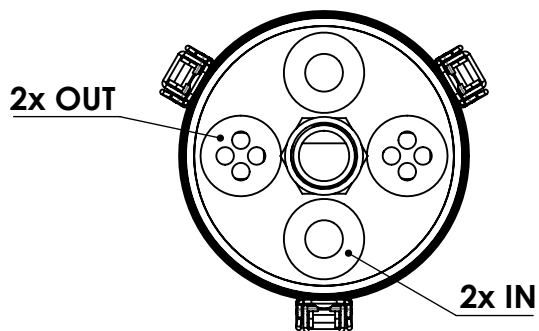

# Adsorber VV-RV series

Product Code	VV	-	RV	-	3L	-	F	-	22	-	P3	-	XC	-	G34m
	Adsorber type		Refillable cartridge + valves		Size		FKM seals		Check valves 2 IN 2 OUT		Paper filter 3 micron		Adsorbent GIEBEL Xdry® & carbon		Connection for System BSP G3/4" male

Housing materials: PA6, PC, AL

GIEBEL Xdry® (kg): 1,3      Color-change capacity (ml): 455

Total weight (kg): 2.67

NAME:

**Adsorber VV-RV 3L G3/4"m**  
VV-RV\_3L\_F\_22\_P3\_XC\_G34m

Article no.:  
**05.0031.20**