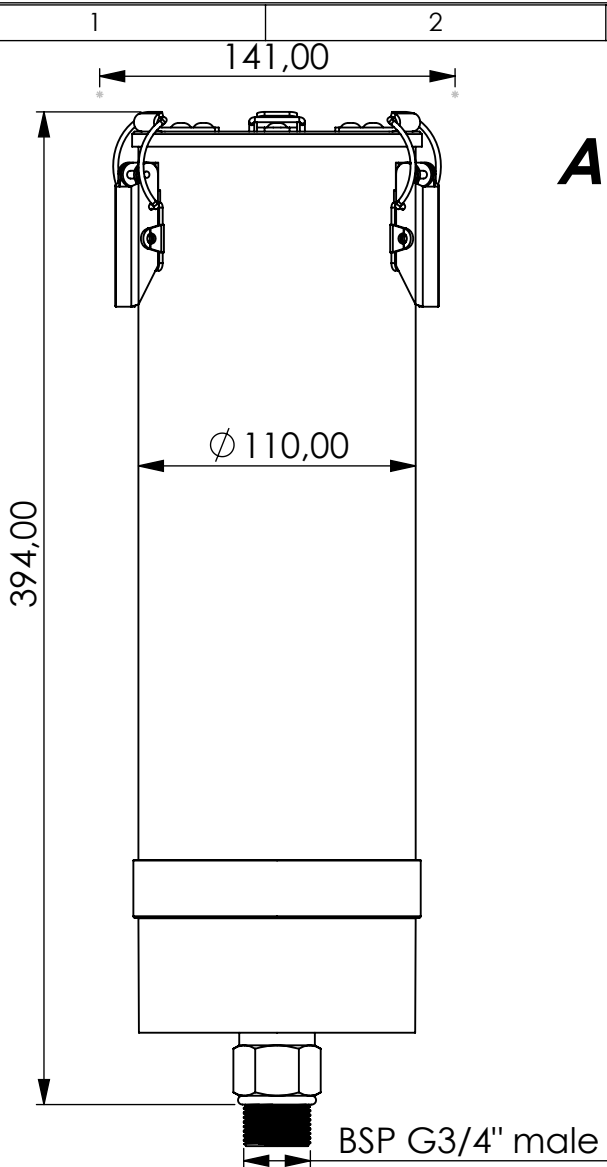

# Adsorber VV-RV series

Product Code	VV	-	RV	-	3L	-	F	-	22	-	P3	-	XC	-	G34m
	Adsorber type		Refillable cartridge + valves		Size		FKM seals		Check valves 2 IN 2 OUT		Paper filter 3 micron		Adsorbent GIEBEL Xdry® & carbon		Connection for System BSP G3/4" male

Housing materials: PA6, PC, AL

GIEBEL Xdry® (kg): 1,3      Color-change capacity (ml): 455

Total weight (kg): 2.67

NAME:

**Adsorber VV-RV 3L G3/4"m**  
VV-RV\_3L\_F\_22\_P3\_XC\_G34m

Article no.:  
**05.0031.20**