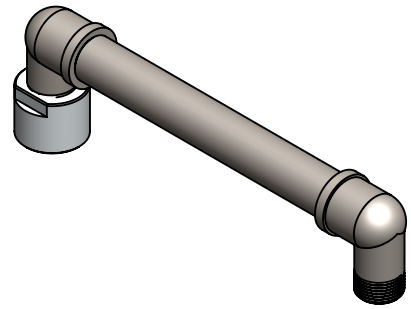

Mounting Adapter

For TB

Product Code	MOA	-	TB	-	SS	-	DIN42567C-G1m	-	M40x1,5f
	Mount Adapter		For TB		Material Stainless steel		Connection for Adsorber DIN42567C - G1" male		Connection for system M40x1,5 female

Total weight (kg/lb): 1.21 / 2.67

NAME:

Mounting Adapter

MOA-TB_SS_DIN42567C-G1m_M40x1,5f

Article no.:

06.0000.36

Status approved

Ratio 1:2