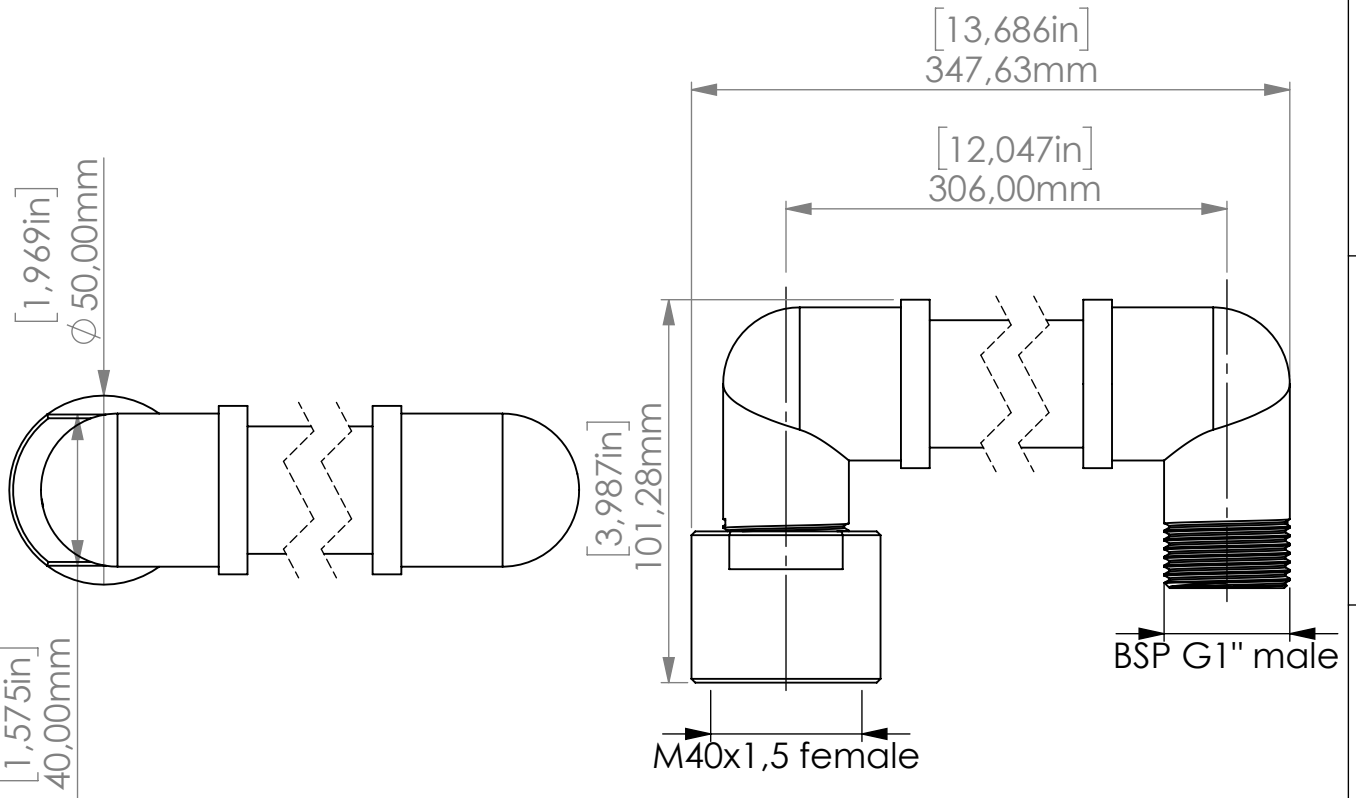

Mounting Adapter

For TB

Product Code	MOA	-	TB	-	SS	-	DIN42567C-G1m	-	M40x1,5f
	Mount Adapter		For TB		Material Stainless steel		Connection for Adsorber DIN42567C - G1" male		Connection for system M40x1,5 female

Total weight (kg/lb): 1.21 / 2.67

NAME:

Mounting Adapter

MOA-TB_SS_DIN42567C-G1m_M40x1,5f

Article no.:

06.0000.36

Status approved

Ratio 1:2